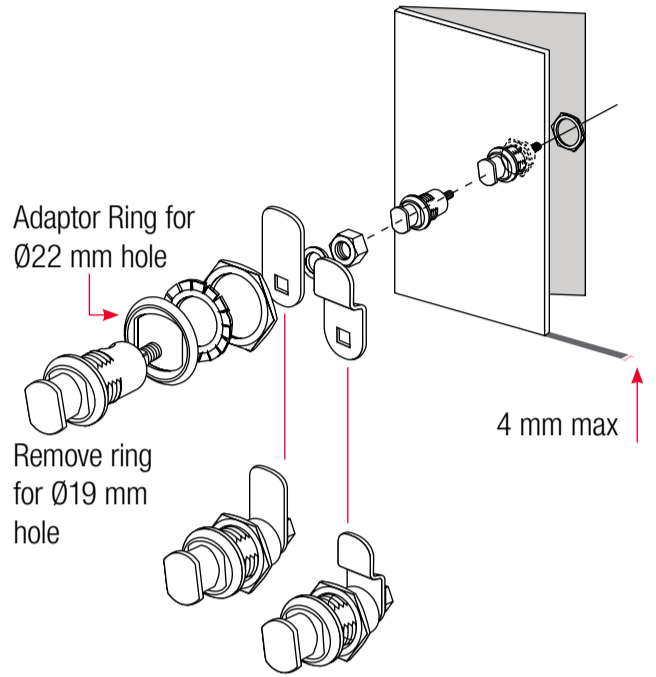

Cam Lock **Model CD830** with  
Control Unit | Installation Instructions

1

2

3

4

5

6

7