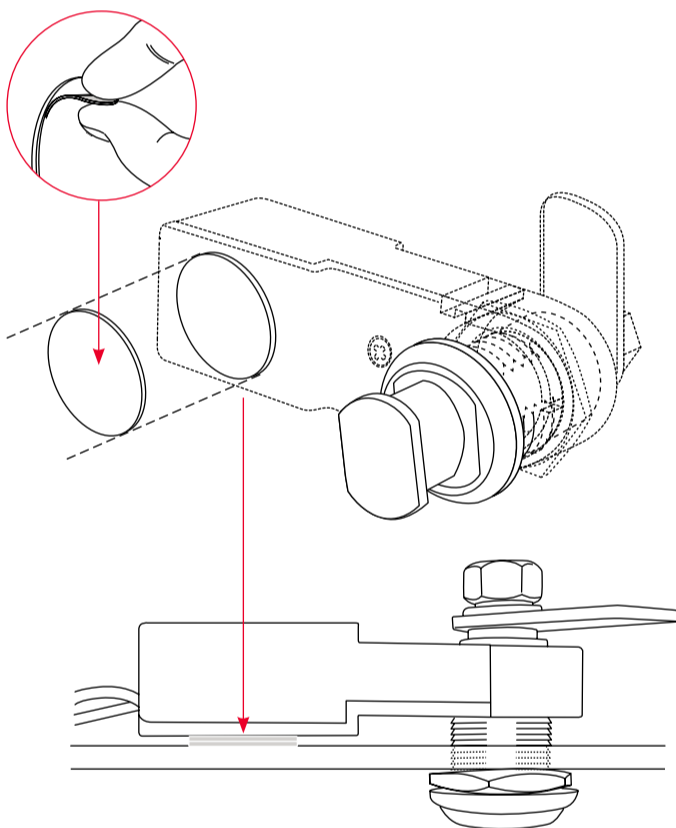

Cam Lock **Model CD830** with  
Control Unit | Installation Instructions

1

2

3

4

5

6

7