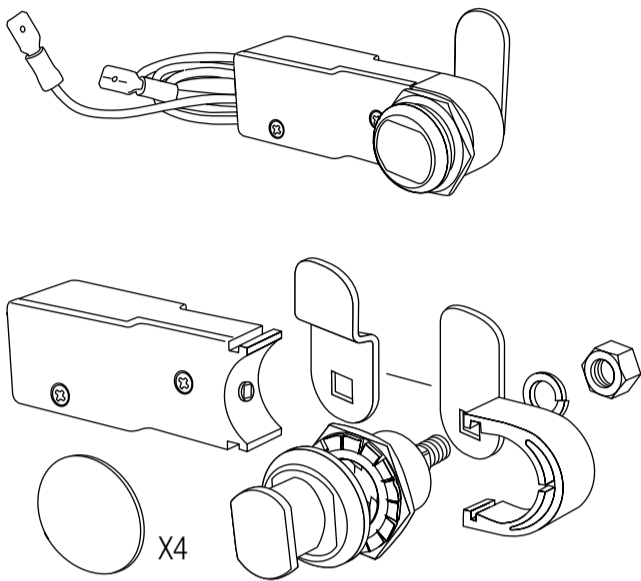

Cam Lock **Model CD830** with  
Control Unit | Installation Instructions

1

2

3

4

5

6

7